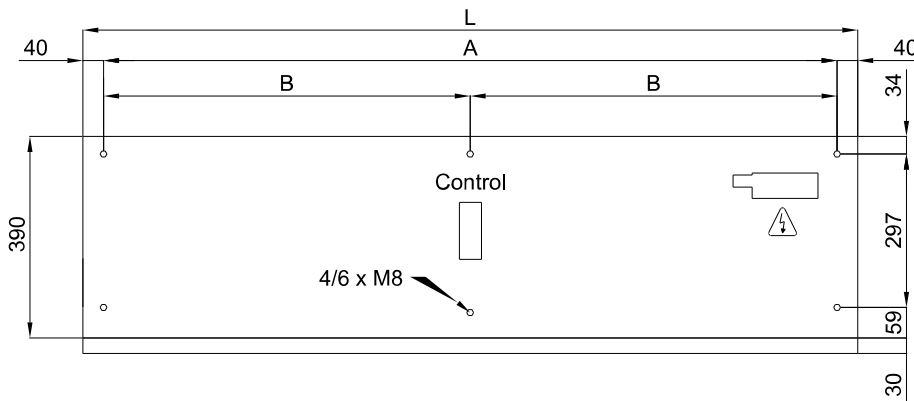

60Hz

Nieogrzewane		
Model	(m ³ /h)	(m)
KSB 1000 A	3,5-5	
KSB 1500 A	3,5-5	
KSB 2000 A	3,5-5	
KSB 2500 A	3,5-5	
KSB 3000 A	3,5-5	

wymiary

View from the top / Vista superior

Lateral View / Vista Lateral

View from the bottom / Vista inferior

L	A	B
1000	920	-
1500	1420	710
2000	1920	960
2500	2420	1210
3000	2920	1460