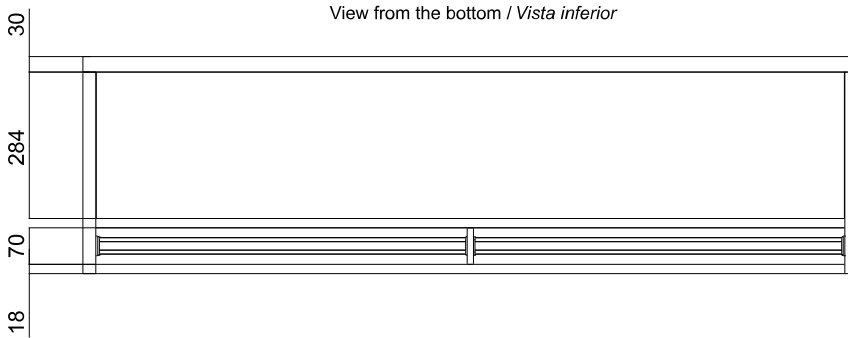

60Hz

Nieogrzewane		
Model	(m ³ /h)	(m)
KSB 1000 A	3,5-5	
KSB 1500 A	3,5-5	
KSB 2000 A	3,5-5	
KSB 2500 A	3,5-5	
KSB 3000 A	3,5-5	

wymiary

View from the top / Vista superior

Lateral View / Vista Lateral

View from the bottom / Vista inferior

L	A	B
1000	920	-
1500	1420	710
2000	1920	960
2500	2420	1210
3000	2920	1460