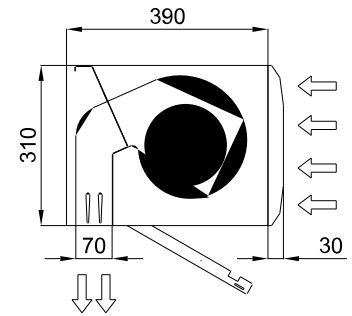

60Hz

Nieogrzewane		
Model	(m ³ /h)	(m)
KSB 1000 A	3,5-5	
KSB 1500 A	3,5-5	
KSB 2000 A	3,5-5	
KSB 2500 A	3,5-5	
KSB 3000 A	3,5-5	

wymiary

View from the top / Vista superior

Lateral View / Vista Lateral

View from the bottom / Vista inferior